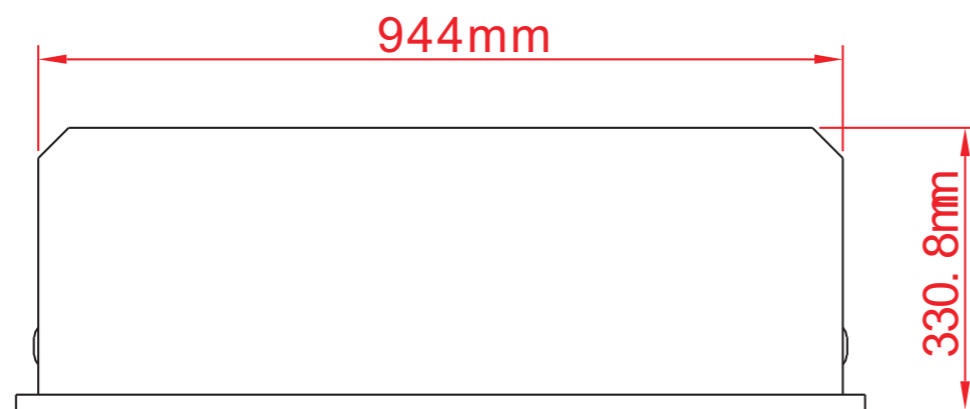

TECHNICAL SPECIFICATIONS

VOLTS	120V 60Hz	
AMPS	10	
WATTS	1200 W	
HEATER	HIGH	1200 watts
	LOW	600 watts
NO HEATER	22 watts	
LAMPS	TYPE	LED
	WATTS	
	TOTAL WATTS	22 watts
ROTOR MOTOR	1 at 5 watts	
HEIGHT,WIDTH,DEPTH	27 1/4" x 37 1/8" x 12 3/8"	
GLASS VIEWING OPENING	22 1/2" X 35 1/4"	
GLASS SIZE	23 1/8" X 35 3/4"	
SHIPPING SIZE	29 5/8" x 42 1/8" x 15 1/2"	
SHIPPING WEIGHT	101.4 lbs	
	UNIT	81.6 lbs
GLASS FRONT	Included	
PLUG LOCATION	Left Side	
CORD LENGTH	76"	
APPROX. HEATING AREA	400 sq ft	

SERIES	MODEL		REV
TRADITIONAL	TRD-38		1
SCALE 1"=1'-0"	DATE: 8/5/2019	SHEET 1 OF 1	

TECHNICAL SPECIFICATIONS

VOLTS	120V 60Hz	
AMPS	10	
WATTS	1200 W	
HEATER	HIGH	1200 watts
	LOW	600 watts
NO HEATER	22 watts	
LAMPS	TYPE	LED
	WATTS	
	TOTAL WATTS	22 watts
ROTOR MOTOR	1 at 5 watts	
HEIGHT,WIDTH,DEPTH	69.1 x 94.4 x 31.3 cm	
GLASS VIEWING OPENING	57 X 89.6 cm	
GLASS SIZE	58.8 X 90.8 cm	
SHIPPING SIZE	75.1 x 106.9 x 39.5 cm	
SHIPPING WEIGHT	UNIT	46 Kgs
	GLASS FRONT	37 Kgs
PLUG LOCATION	Left Side	
CORD LENGTH	193 cm	
APPROX. HEATING AREA	37 sqm	

Amantii

SERIES TRADITIONAL	MODEL TRD-38		REV 1
SCALE 1:12	DATE: 8/5/2019		SHEET 1 OF 1