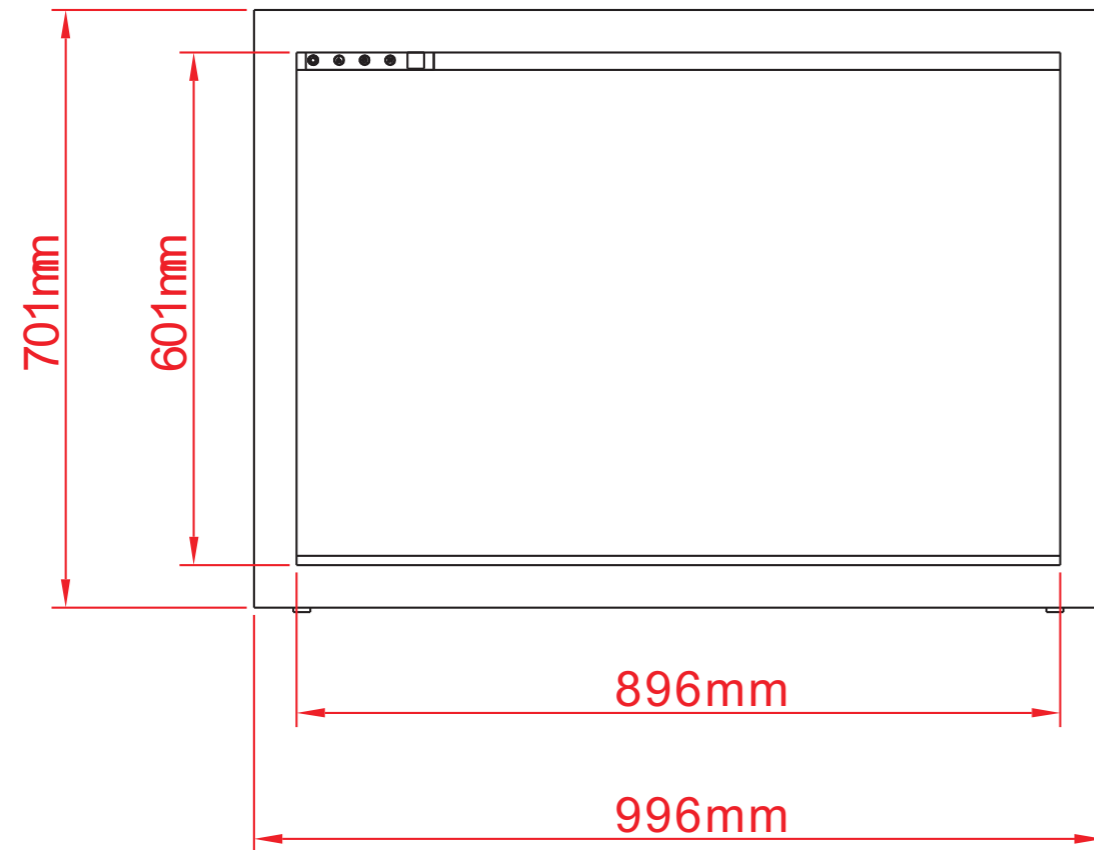

TECHNICAL SPECIFICATIONS

VOLTS	120V 60Hz	
AMPS	10	
WATTS	1200 W	
HEATER	HIGH	1200 watts
	LOW	600 watts
NO HEATER	22 watts	
LAMPS	TYPE	LED
	WATTS	
	TOTAL WATTS	22 watts
ROTOR MOTOR	1 at 5 watts	
HEIGHT,WIDTH,DEPTH	27 1/4" x 37 1/8" x 12 3/8"	
GLASS VIEWING OPENING	22 1/2" X 35 1/4"	
GLASS SIZE	23 1/8" X 35 3/4"	
SHIPPING SIZE	29 5/8" x 42 1/8" x 15 1/2"	
SHIPPING WEIGHT	101.4 lbs	
	UNIT	81.6 lbs
GLASS FRONT	Included	
PLUG LOCATION	Left Side	
CORD LENGTH	76"	
APPROX. HEATING AREA	400 sq ft	

SERIES	MODEL		REV
TRADITIONAL	TRD-38		1
SCALE 1"=1'-0"	DATE: 8/5/2019	SHEET 1 OF 1	

TECHNICAL SPECIFICATIONS

VOLTS	120V 60Hz	
AMPS	10	
WATTS	1200 W	
HEATER	HIGH	1200 watts
	LOW	600 watts
NO HEATER	22 watts	
LAMPS	TYPE	LED
	WATTS	
	TOTAL WATTS	22 watts
ROTOR MOTOR	1 at 5 watts	
HEIGHT,WIDTH,DEPTH	69.1 x 94.4 x 31.3 cm	
GLASS VIEWING OPENING	57 X 89.6 cm	
GLASS SIZE	58.8 X 90.8 cm	
SHIPPING SIZE	75.1 x 106.9 x 39.5 cm	
SHIPPING WEIGHT	UNIT	46 Kgs
	GLASS FRONT	37 Kgs
PLUG LOCATION	Left Side	
CORD LENGTH	193 cm	
APPROX. HEATING AREA	37 sqm	

Amantii

SERIES TRADITIONAL	MODEL TRD-38		REV 1
SCALE 1:12	DATE: 8/5/2019		SHEET 1 OF 1