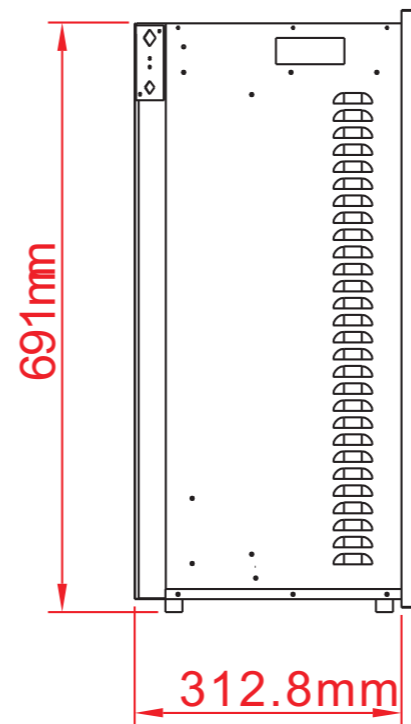

TECHNICAL SPECIFICATIONS

VOLTS	120V 60Hz	
AMPS	10	
WATTS	1200 W	
HEATER	HIGH	1200 watts
	LOW	600 watts
NO HEATER	22 watts	
LAMPS	TYPE	LED
	WATTS	
	TOTAL WATTS	22 watts
ROTOR MOTOR	1 at 5 watts	
HEIGHT,WIDTH,DEPTH	27 1/4" x 37 1/8" x 12 3/8"	
GLASS VIEWING OPENING	22 1/2" X 35 1/4"	
GLASS SIZE	23 1/8" X 35 3/4"	
SHIPPING SIZE	29 5/8" x 42 1/8" x 15 1/2"	
SHIPPING WEIGHT	101.4 lbs	
	UNIT	81.6 lbs
GLASS FRONT	Included	
PLUG LOCATION	Left Side	
CORD LENGTH	76"	
APPROX. HEATING AREA	400 sq ft	

SERIES	MODEL		REV
TRADITIONAL	TRD-38		1
SCALE 1"=1'-0"	DATE: 8/5/2019	SHEET 1 OF 1	

TECHNICAL SPECIFICATIONS

VOLTS	120V 60Hz	
AMPS	10	
WATTS	1200 W	
HEATER	HIGH	1200 watts
	LOW	600 watts
NO HEATER	22 watts	
LAMPS	TYPE	LED
	WATTS	
	TOTAL WATTS	22 watts
ROTOR MOTOR	1 at 5 watts	
HEIGHT,WIDTH,DEPTH	69.1 x 94.4 x 31.3 cm	
GLASS VIEWING OPENING	57 X 89.6 cm	
GLASS SIZE	58.8 X 90.8 cm	
SHIPPING SIZE	75.1 x 106.9 x 39.5 cm	
SHIPPING WEIGHT	UNIT	46 Kgs
	GLASS FRONT	37 Kgs
PLUG LOCATION	Left Side	
CORD LENGTH	193 cm	
APPROX. HEATING AREA	37 sqm	

Amantii

SERIES TRADITIONAL	MODEL TRD-38		REV 1
SCALE 1:12	DATE: 8/5/2019		SHEET 1 OF 1